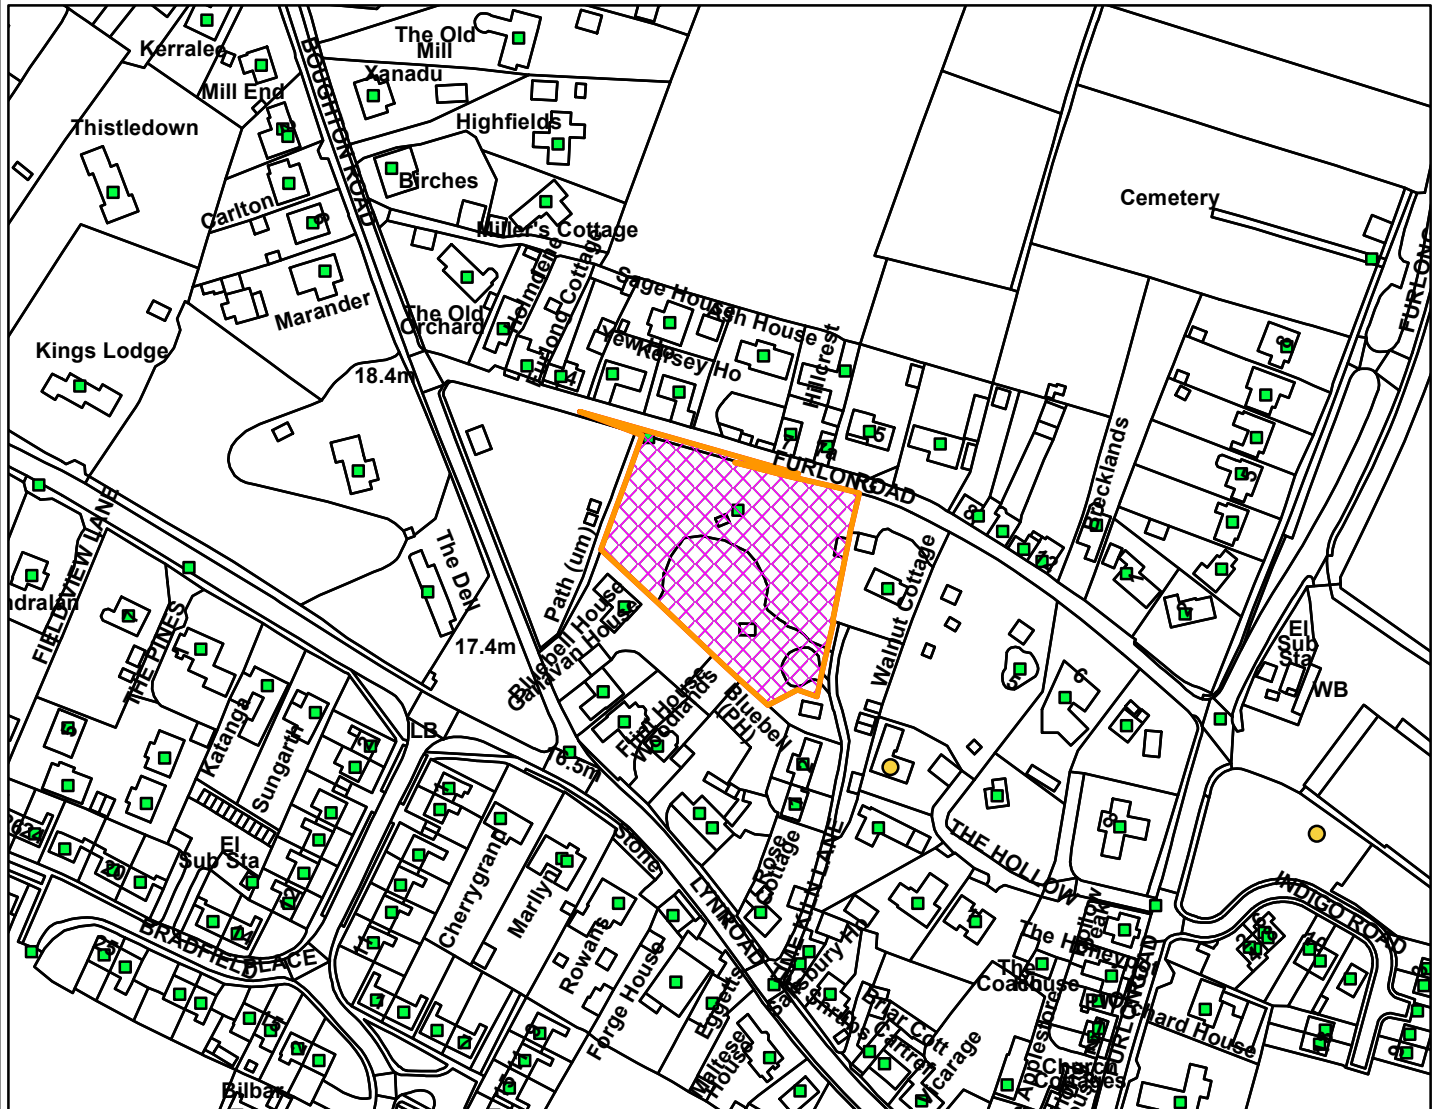

# 23/01375/F

Borough Council of  
**King's Lynn &  
West Norfolk**

Land S of 4A To 7A Furlong Road Stoke Ferry Norfolk PE33 9SU

**Legend**

[Empty legend box]

**Scale:** 1:2,500

Reproduced from the Ordnance Survey map with permission of the Controller of His Majesty's Stationery Office © Crown Copyright 2023.

Unauthorised reproduction infringes Crown Copyright and may lead to prosecution or civil proceedings.

Organisation	BCKLWN
Department	Department
Comments	
Date	19/04/2024
MSA Number	0100024314